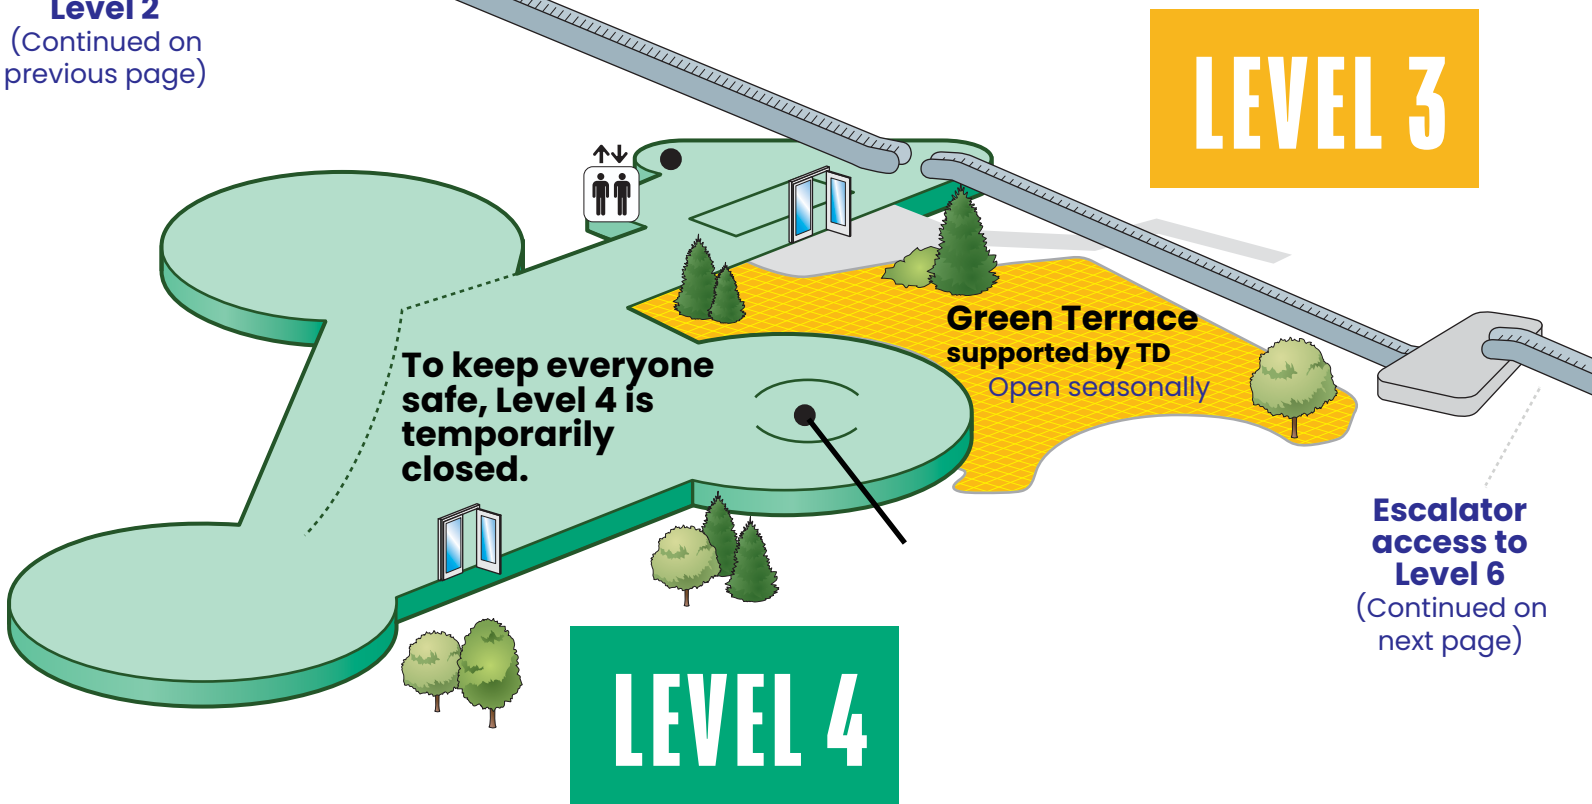

ONTARIO SCIENCE CENTRE MAP

LEGEND

- | | | |
|--|--|---|
|  Elevator |  Safe Area | • Wheelchairs are available at LEVEL 2 Ticket Desk |
|  Washrooms |  Parking | • Lockers - LEVEL 2 Admission Area |
|  Family Washrooms |  Food Services | • Lost & Found - See any Science Centre staff |
|  Baby Care Room |  Bank Machine | • Lost Children - See any Science Centre staff |
|  Special Needs and All Gender Washroom |  Automated Electronic Defibrillator | • Children under 12 must be accompanied by an adult |
|  Stairs |  TELUS Free Wifi | |
|  Designated Eating Area |  Quiet Zone | |

LEVEL 6

ONTARIO
**SCIENCE
CENTRE**

An agency of the
Government of Ontario

LEVEL 1

LEVEL 2

Escalator access to Level 2
(Continued on previous page)

To keep everyone safe, Level 4 is temporarily closed.

Green Terrace supported by TD
Open seasonally

Escalator access to Level 6
(Continued on next page)