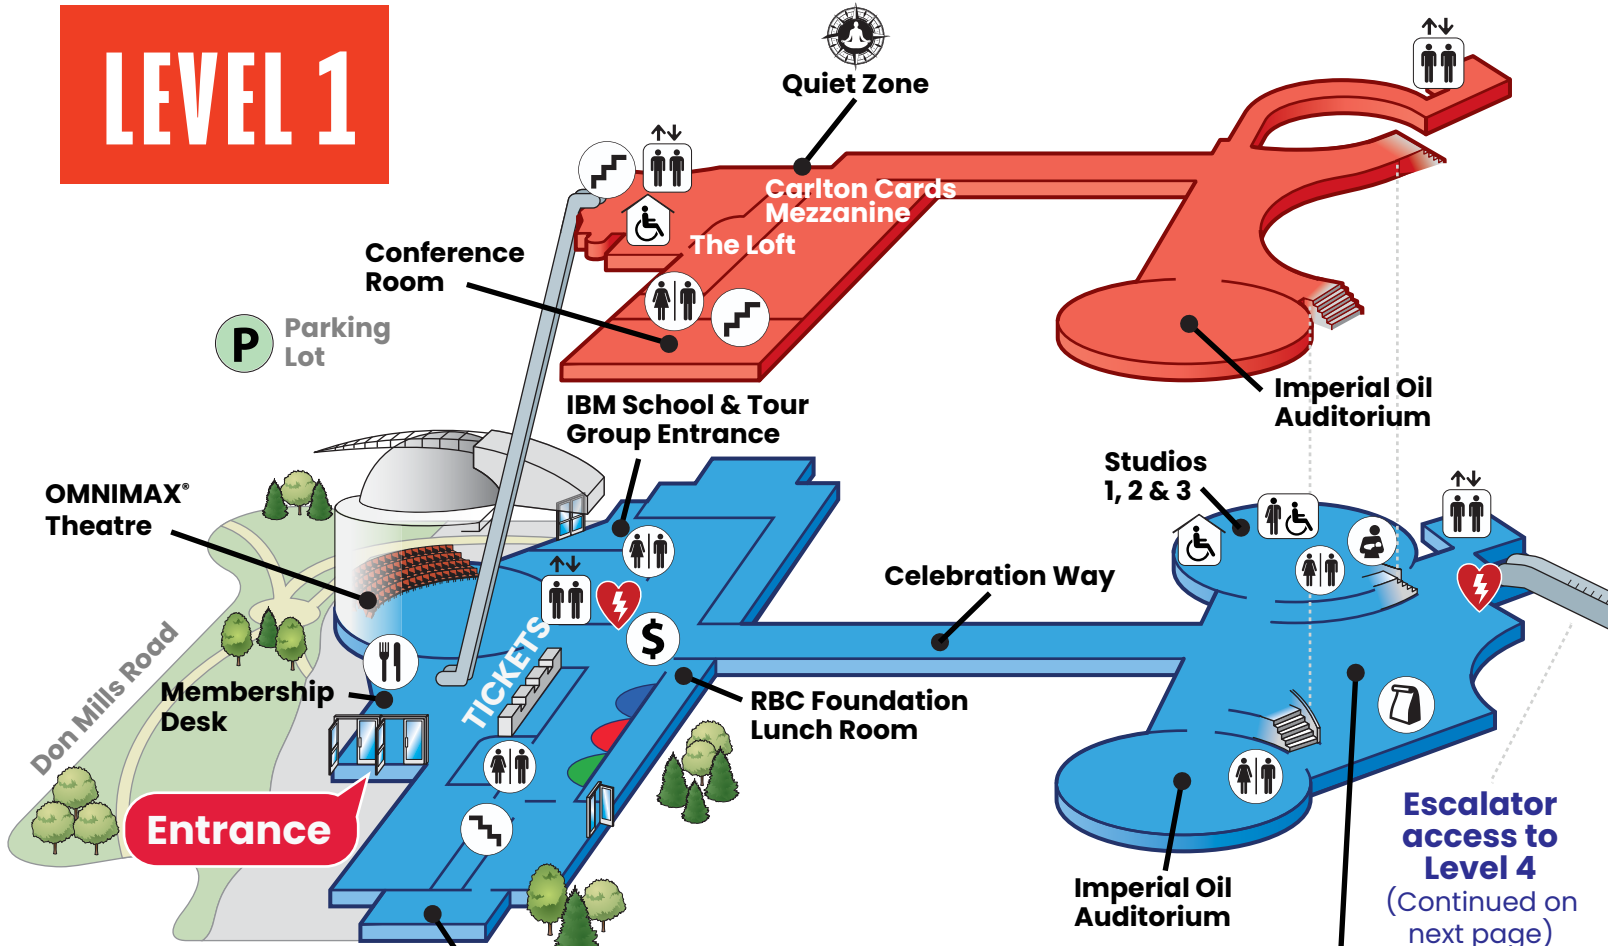

ONTARIO SCIENCE CENTRE MAP

LEGEND

- | | | |
|--|--|---|
|  Elevator |  Safe Area | • Wheelchairs are available at LEVEL 2 Ticket Desk |
|  Washrooms |  Parking | • Lockers - LEVEL 2 Admission Area |
|  Family Washrooms |  Food Services | • Lost & Found - See any Science Centre staff |
|  Baby Care Room |  Bank Machine | • Lost Children - See any Science Centre staff |
|  Special Needs and All Gender Washroom |  Automated Electronic Defibrillator | • Children under 12 must be accompanied by an adult |
|  Stairs |  TELUS Free Wifi | |
|  Designated Eating Area |  Quiet Zone | |

FOOD SERVICES

Valley Restaurant
Open daily

LEVEL 6

LIVE SCIENCE DEMOS & SHOWS

Check information board on level 6 for schedule.

 A Hair-raising Experience

LEVEL 6

 Papermaking

LEVEL 6

ONTARIO
**SCIENCE
CENTRE**

An agency of the
Government of Ontario

LEVEL 1

LEVEL 2

Escalator access to Level 2
(Continued on previous page)

To keep everyone safe, Level 4 is temporarily closed.

Green Terrace supported by TD
Open seasonally

Escalator access to Level 6
(Continued on next page)