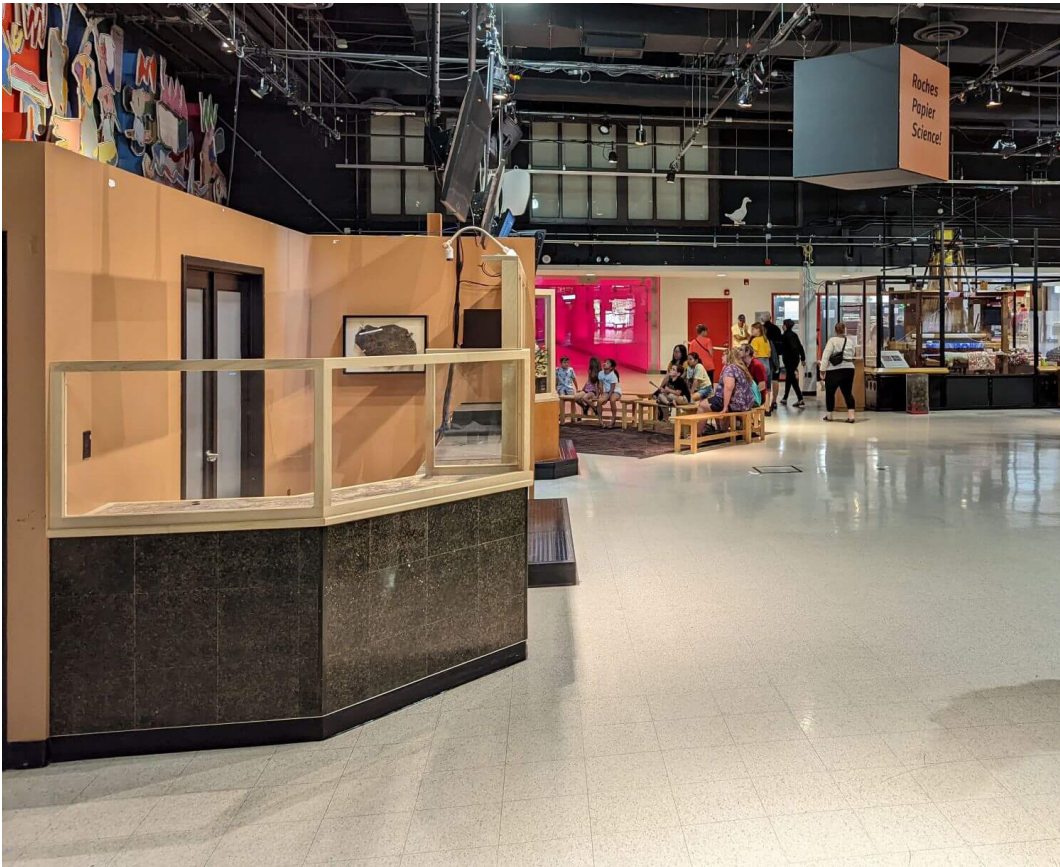

Now you are inside the Science Centre!

**ONTARIO
SCIENCE
CENTRE**
An agency of the
Government of Ontario