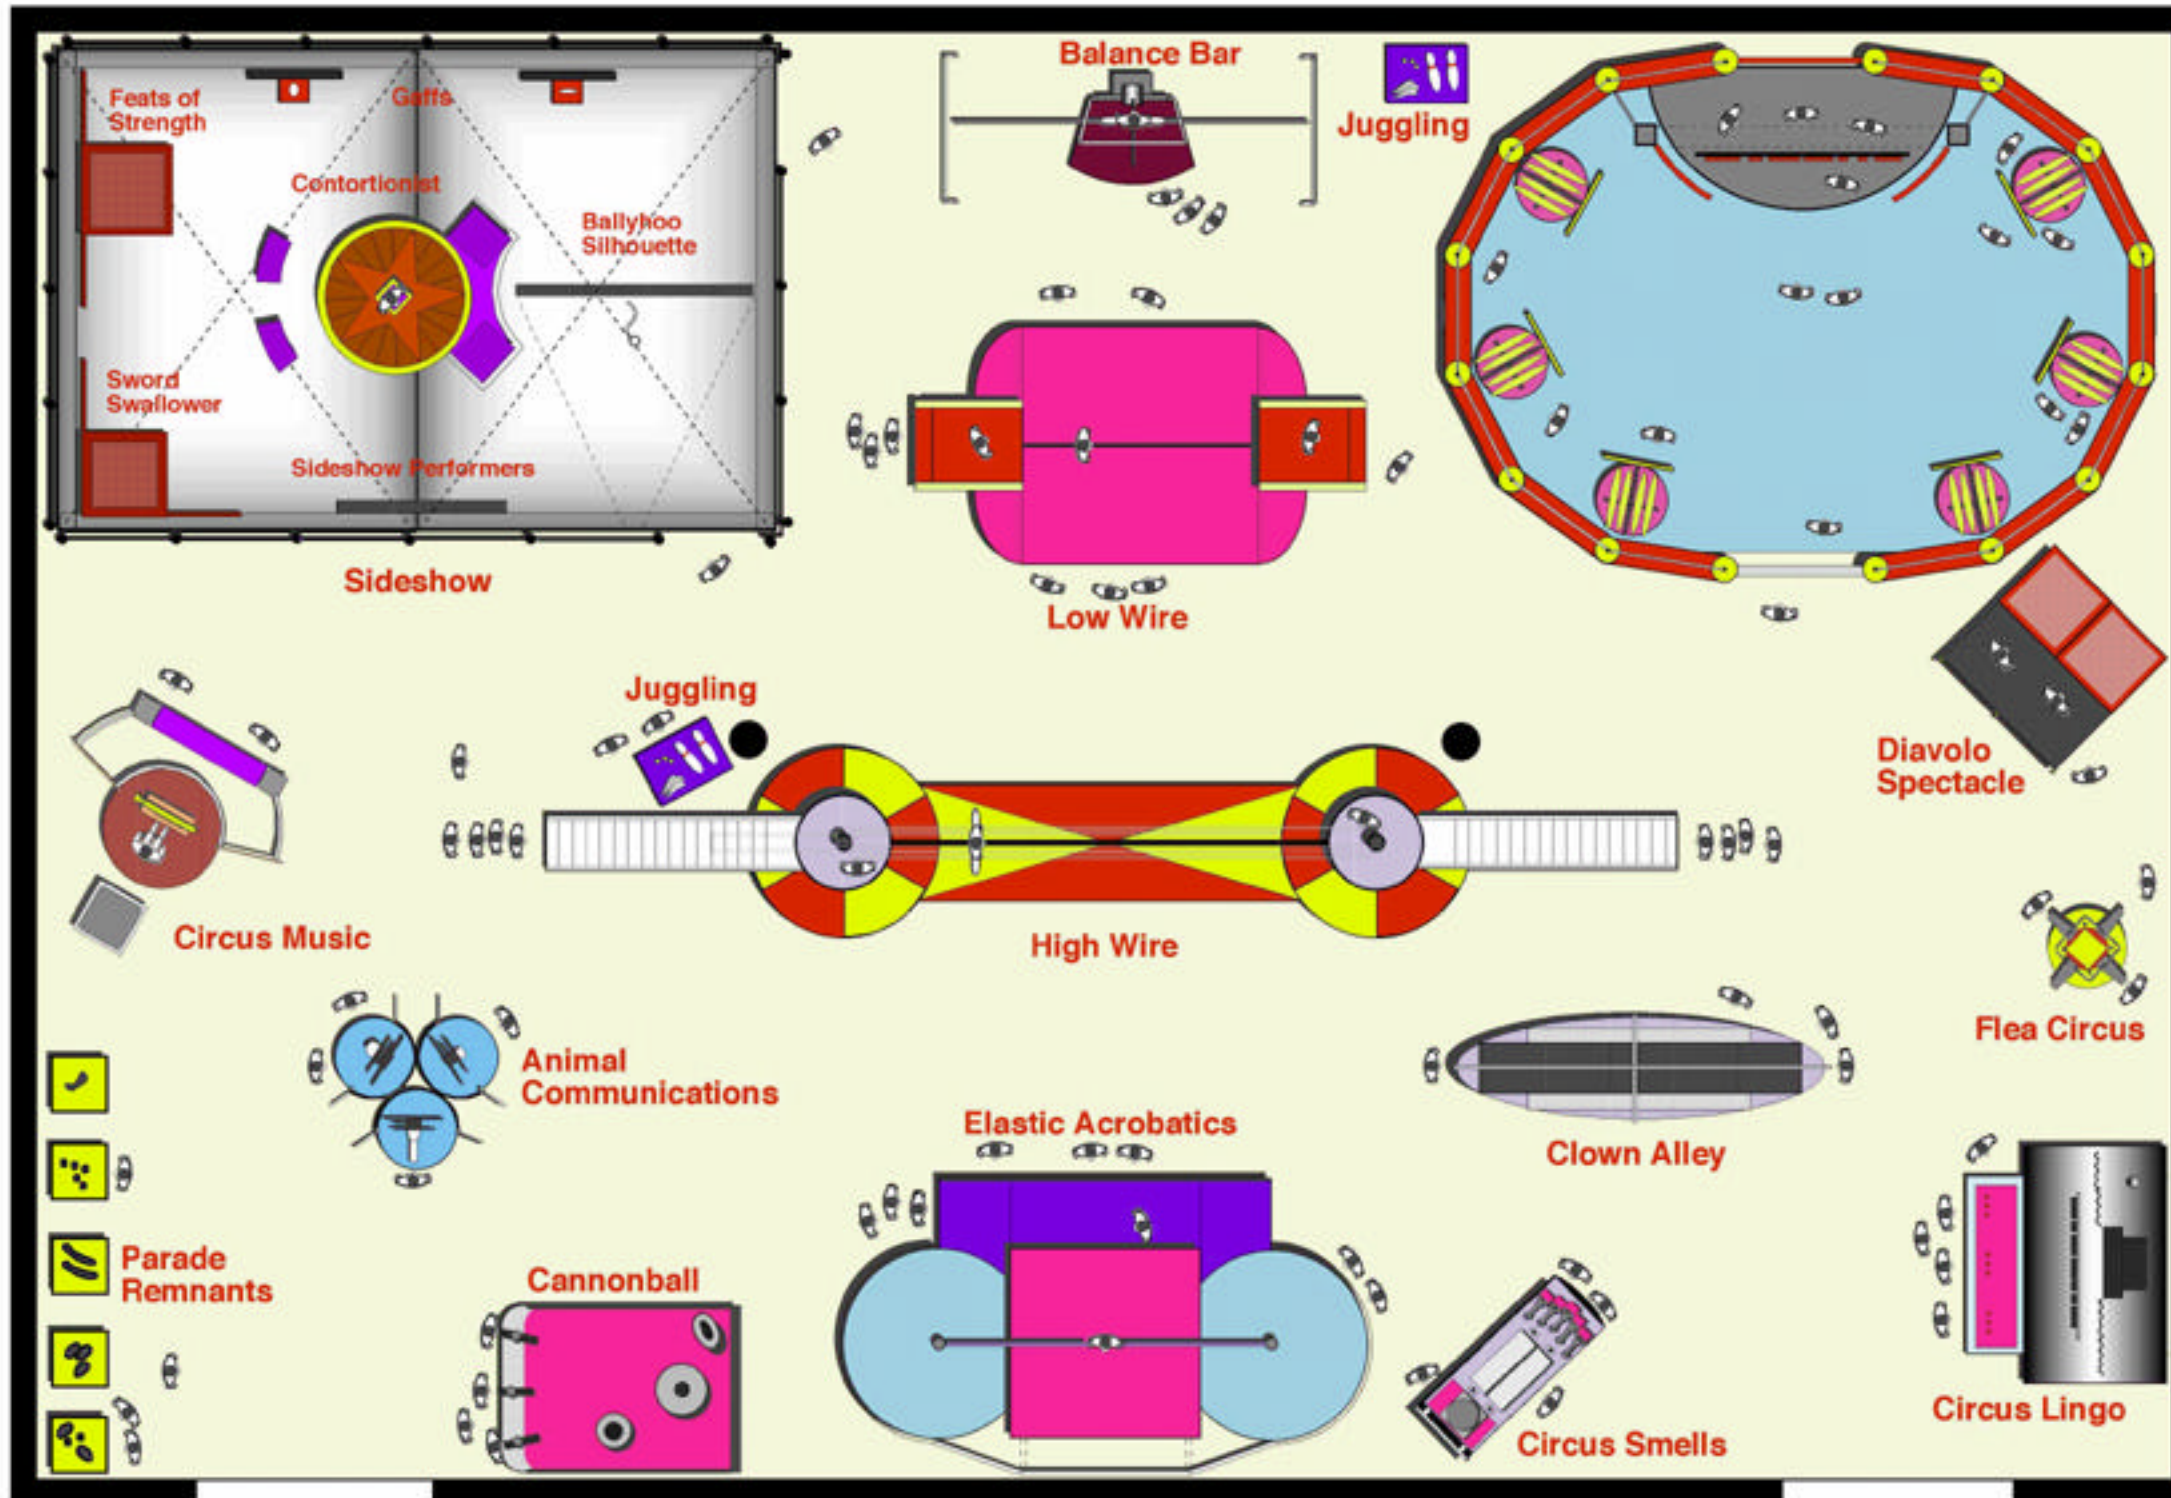

CIRCUS!

Science under the Big Top

* Travelling exhibition details shown are subject to change

Typical 5500 sq. ft Floor Plan

Designed, Developed & Manufactured by

Ontario Science Centre
Toronto, Canada

Scale: 1/8" = 1' - 0"
0 10 feet

© 2001, Ontario Science Centre,
Toronto, Canada