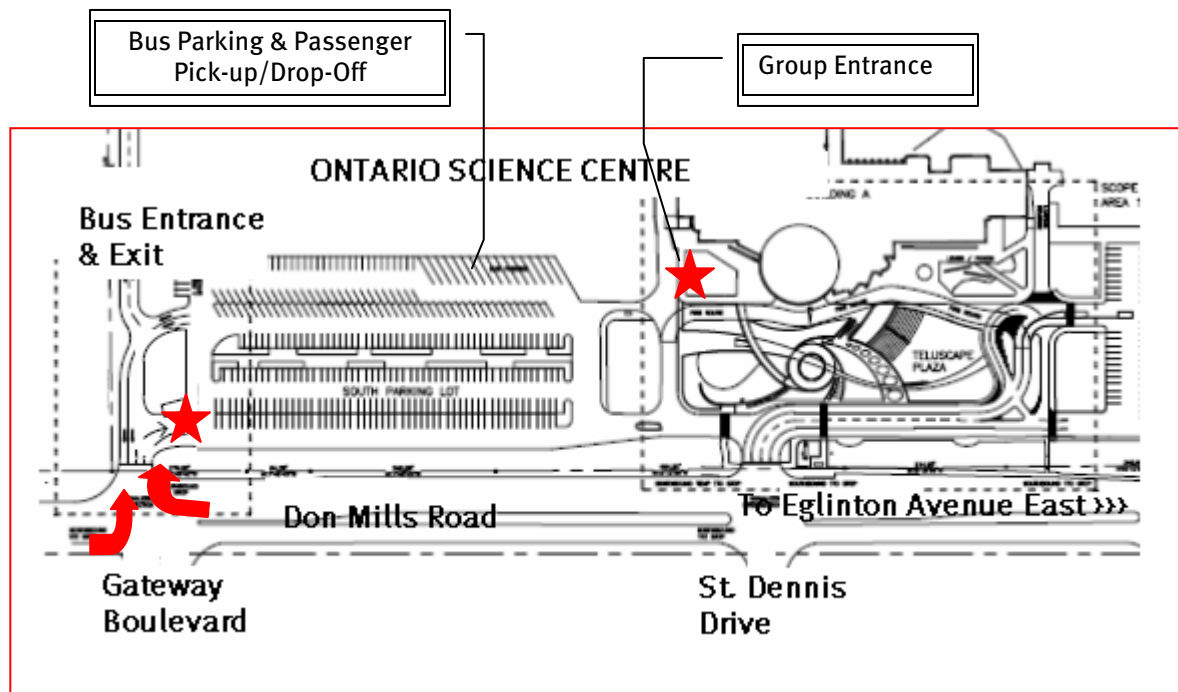

ONTARIO
SCIENCE
CENTRE

CENTRE DES
SCIENCES
DE L'ONTARIO

School Bus, Coach & Minibus Service Operators

Ontario Science Centre Bus Entrance, South Parking Lot

The entrance to the Bus, Coach & Minibus Parking Lot is by way of the access road at the south end of the Ontario Science Centre facility. The access road is west off Don Mills Road, opposite Gateway Boulevard, which is one light south of the OSC main entrance and two lights south of Eglinton Avenue East. One light North of Overlea Blvd. Buses are requested to enter using the entry lane immediately next to the parking kiosk.

Please pick-up and drop off passengers in the parking lot only. Vehicles for mobility disabled passengers may drop off and pick up passengers at the main entrance. Vehicle parking is in the south parking lot.

Exit from the parking lot is also at the south end of this parking lot and just west of the entrance.

The MAP below shows the location of the Bus entrance.

770 Don Mills Road, Toronto
Ontario, Canada M3C 1T3
TEL. 416 696 1000
FAX. 416 696-3124
www.OntarioScienceCentre.ca