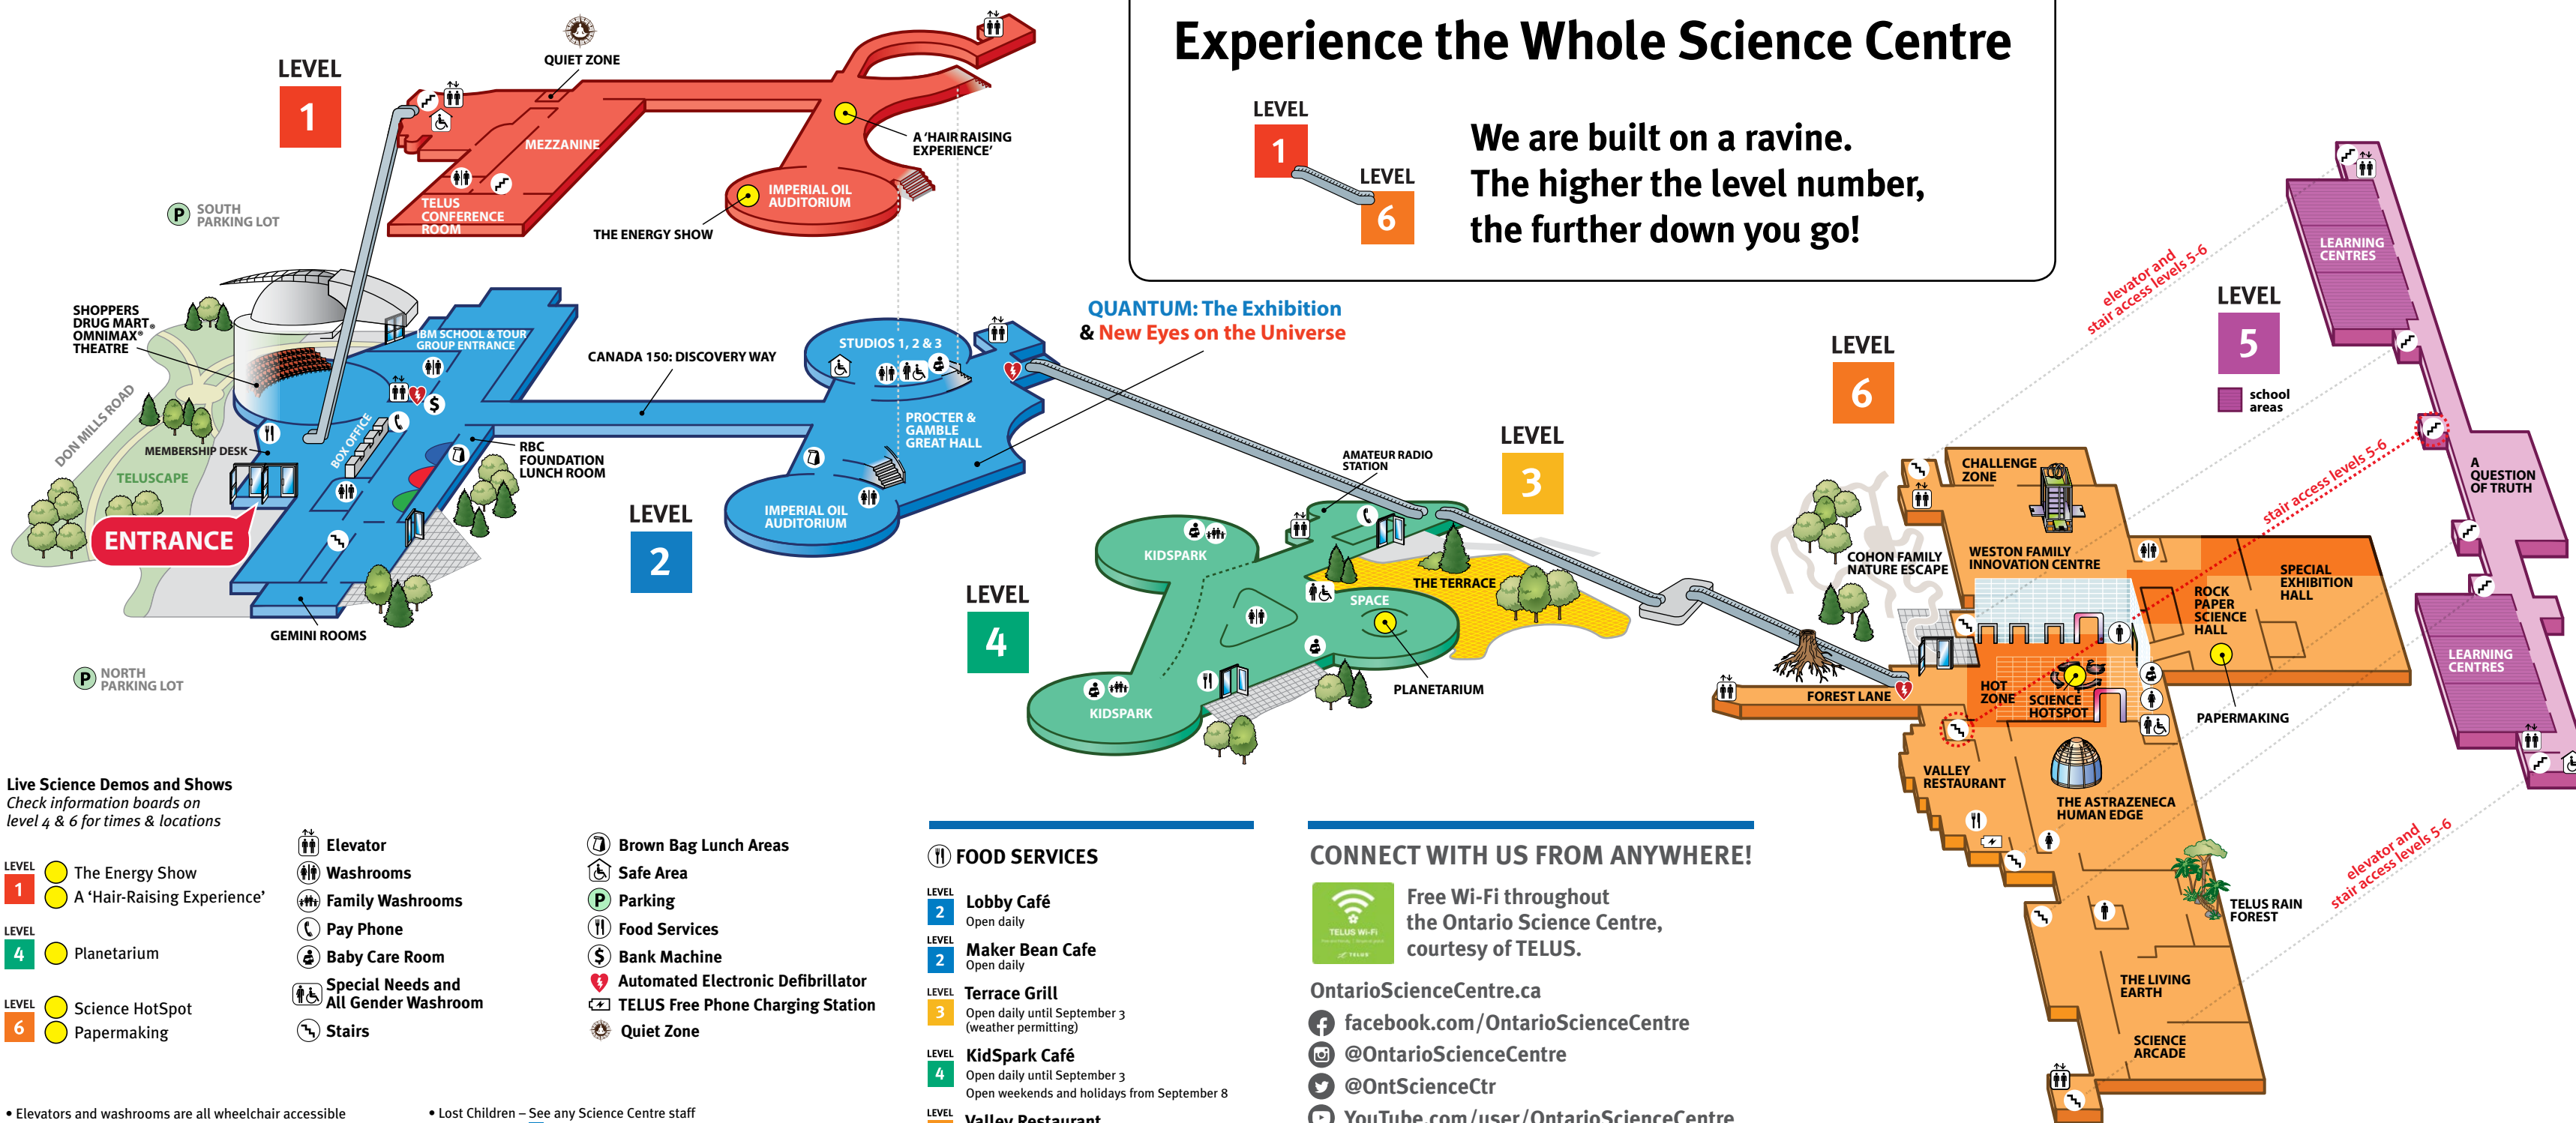

Experience the Whole Science Centre

We are built on a ravine. The higher the level number, the further down you go!

Featured Areas

LEVEL 2 **Canada 150: Discovery Way**
This installation highlights notable Canadian inventors, scientists, technological breakthroughs and innovations in honour of Canada 150!

SCIENCE DEMOS & SHOWS	The Energy Show	Discover the world's ultimate source of power at this live, interactive show!	LEVEL 1 Imperial Oil Auditorium
	'A Hair-Raising Experience'	Get charged up at our classic Ontario Science Centre experience. Take a picture to capture your turn with our iconic Van de Graaff generator.	LEVEL 1 Imperial Oil Auditorium Mezzanine
	Science HotSpot	Plug into live presentations about current science.	LEVEL 6 Weston Family Innovation Centre – Hot Zone
	Papermaking Demo	Transform plants and scrap paper into new paper. Watch the papermaking demo then take home the instructions and make your own!	LEVEL 6 Rock Paper Science Hall
PROGRAMS	Quantum 101	Curious about Quantum? Get ready to flip your ideas about how the world around us works! Join us in an exploration of physics at the atomic and subatomic level and its impact on our lives.	LEVEL 2 Great Hall
FIRST COME, FIRST SERVED, MAXIMUM CAPACITY OF 50. DOORS CLOSE AT SHOW TIME. PROGRAMS VARY DAILY.			
PLANETARIUM	Eyes on the Skies (ages 0-5)	For children 5 years and under WITH their caregivers. Learn about the nighttime sky through singing, connect-the-stars constellations and a journey to the Moon!	LEVEL 4 Planetarium Space Hall
	The Sky Tonight (age 5+)	Discover what's visible in the sky tonight and learn about upcoming celestial events.	

Theatre open weekends only in September.

From solar to wind, and from transformation to storage, this live interactive show uses the scientific method and highly engaging experiments to uncover the world's ultimate source of power.