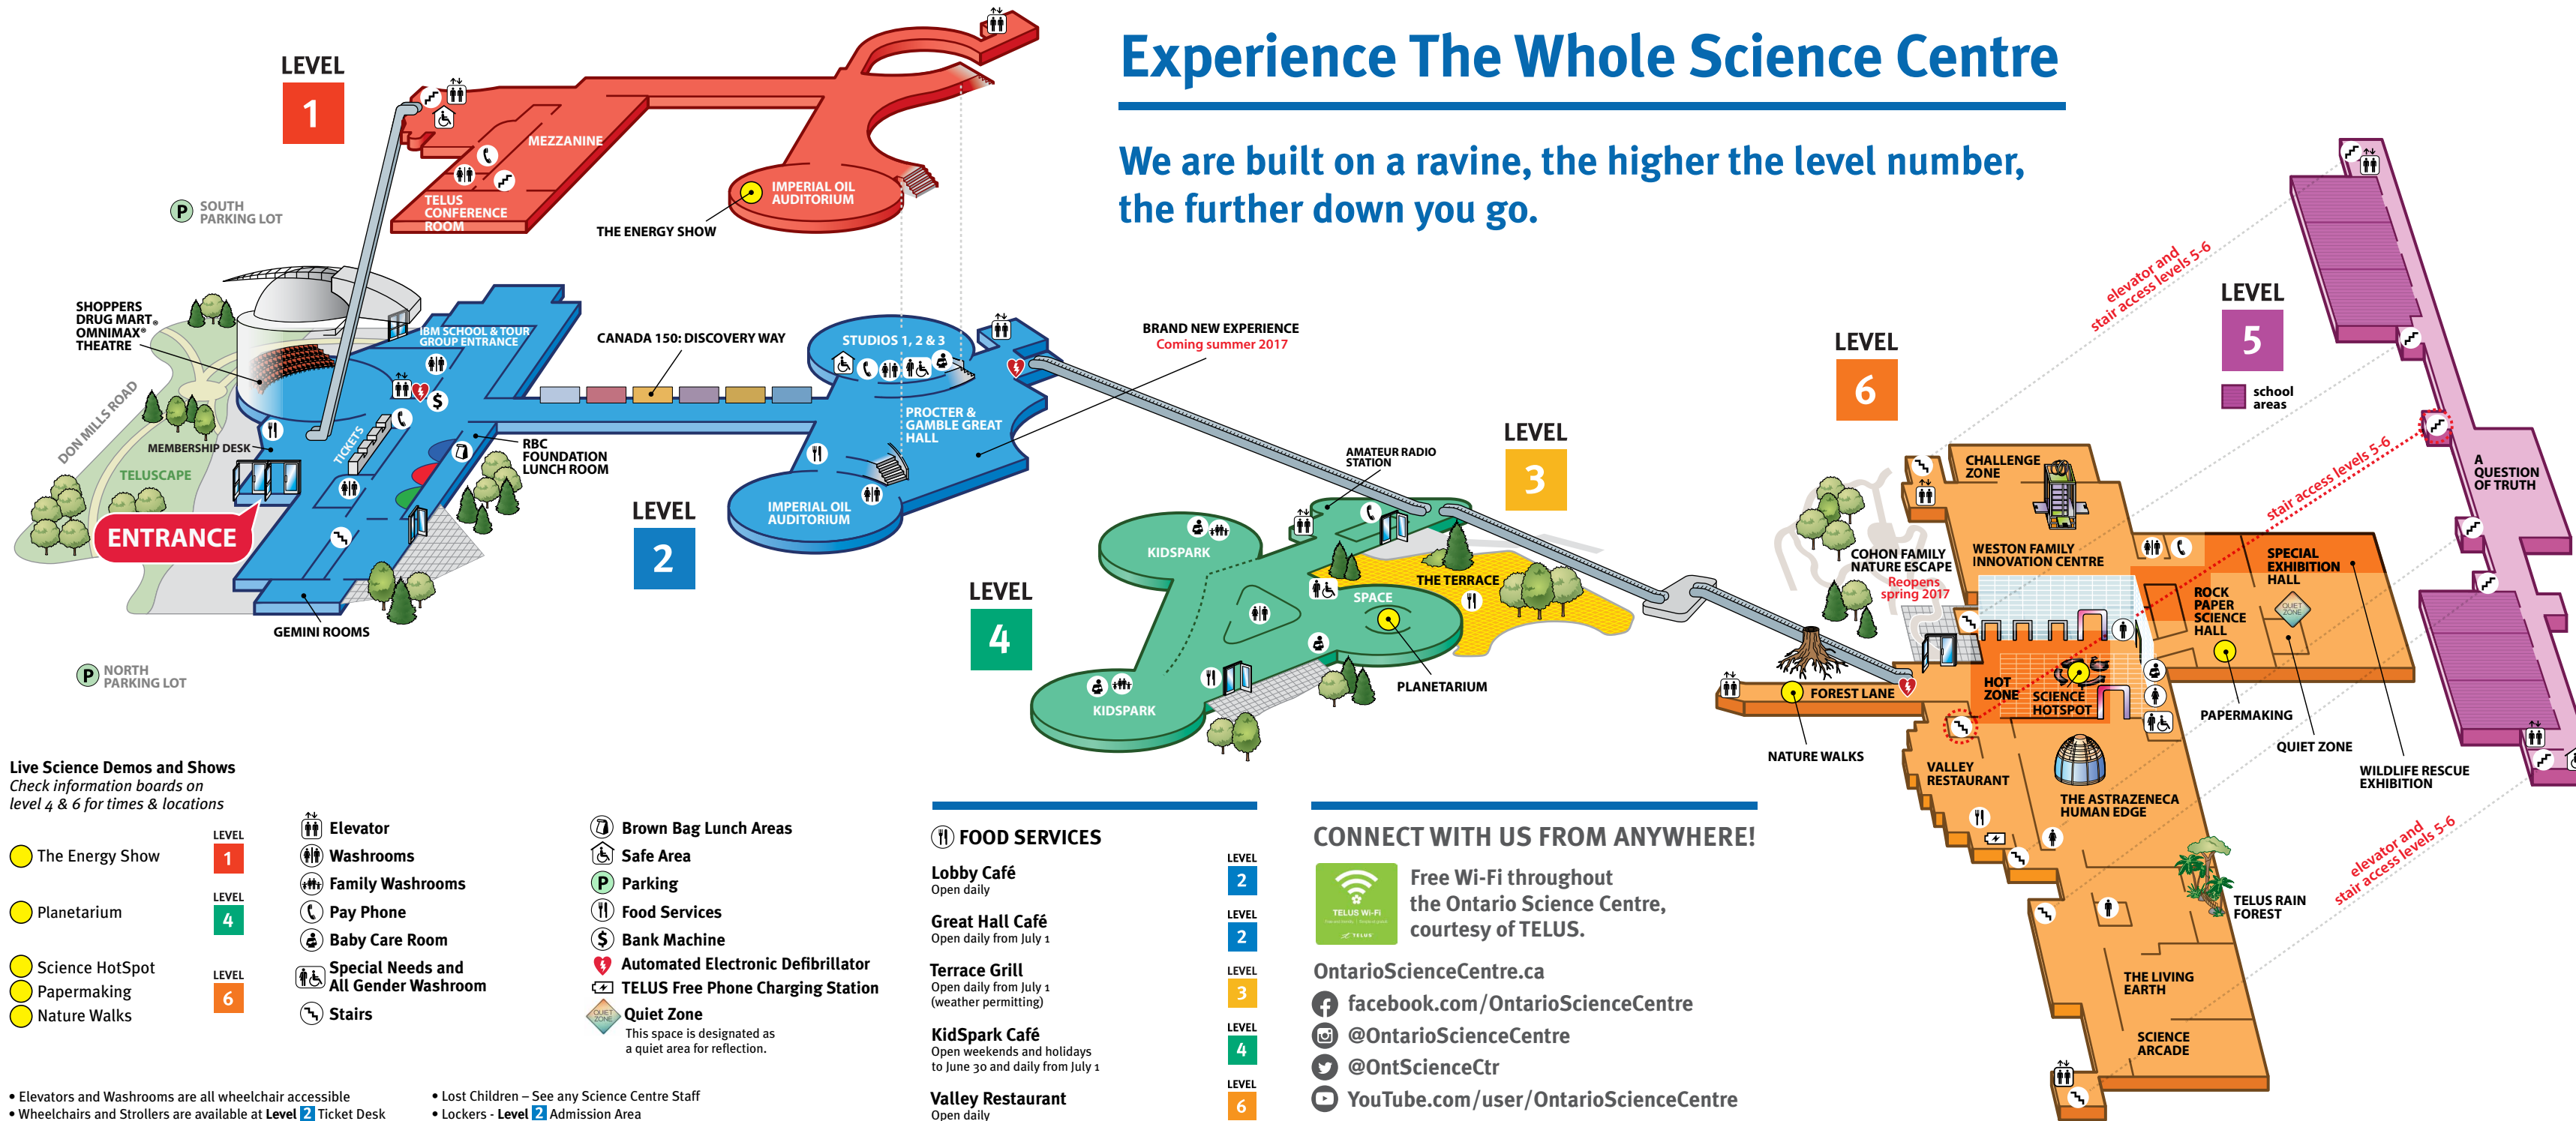

The AstraZeneca Human Edge

Explore the wonders and possibilities of the human body.

Forest Lane

Discover Canadian forests in their many forms.

Experience The Whole Science Centre

We are built on a ravine, the higher the level number, the further down you go.

Live Science Demos and Shows
Check information boards on level 4 & 6 for times & locations

- The Energy Show
- Planetary
- Science HotSpot
- Papermaking
- Nature Walks

- Elevators and Washrooms are all wheelchair accessible
- Wheelchairs and Strollers are available at Level 2 Ticket Desk
- Lost & Found – See any Science Centre Staff

- LEVEL 1** Elevator
- LEVEL 1** Washrooms
- LEVEL 4** Family Washrooms
- LEVEL 4** Pay Phone
- LEVEL 6** Baby Care Room
- LEVEL 6** Special Needs and All Gender Washroom
- LEVEL 6** Stairs
- LEVEL 1** Brown Bag Lunch Areas
- LEVEL 4** Safe Area
- LEVEL 6** Parking
- LEVEL 2** Food Services
- LEVEL 2** Bank Machine
- LEVEL 2** Automated Electronic Defibrillator
- LEVEL 2** TELUS Free Phone Charging Station
- LEVEL 4** Quiet Zone
This space is designated as a quiet area for reflection.