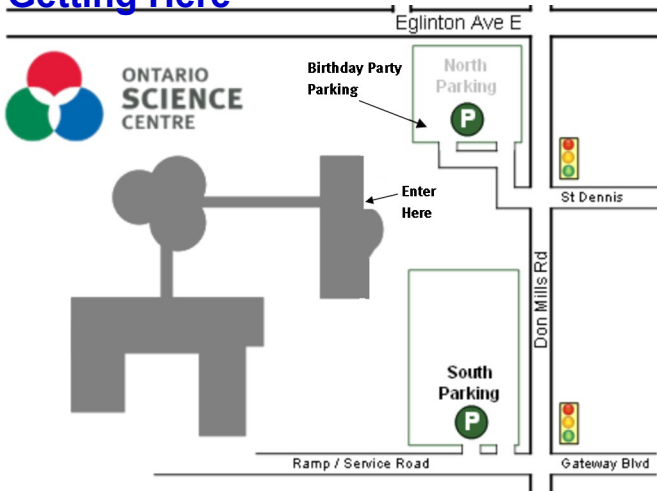

RSVP:

TIME: PLEASE ARRIVE BY 9:45 AM THE PARTY BEGINS AT 10:00

DATE:

PARTY THEME:

TO
'S BIRTHDAY PARTY
AT THE ONTARIO SCIENCE CENTRE!

Getting Here

Public Transit Directions

Take the Line 1 to Eglinton Station and transfer to the Eglinton East bus #34. Get off at Don Mills Road.

or

Take the Line 2 to Pape Station and transfer to the Don Mills bus #25 or #185 Express bus. Get off at St. Dennis Drive, right in front of the Science Centre.

Driving Directions

From downtown Toronto, take the Don Valley Parkway northbound until Don Mills Road north and then follow the signs.

If you're coming from elsewhere, take Highway 401 or 404 until you reach the Don Valley Parkway south. Continue southbound until Wynford Drive, then head west and follow the signs.

ONTARIO SCIENCE CENTRE