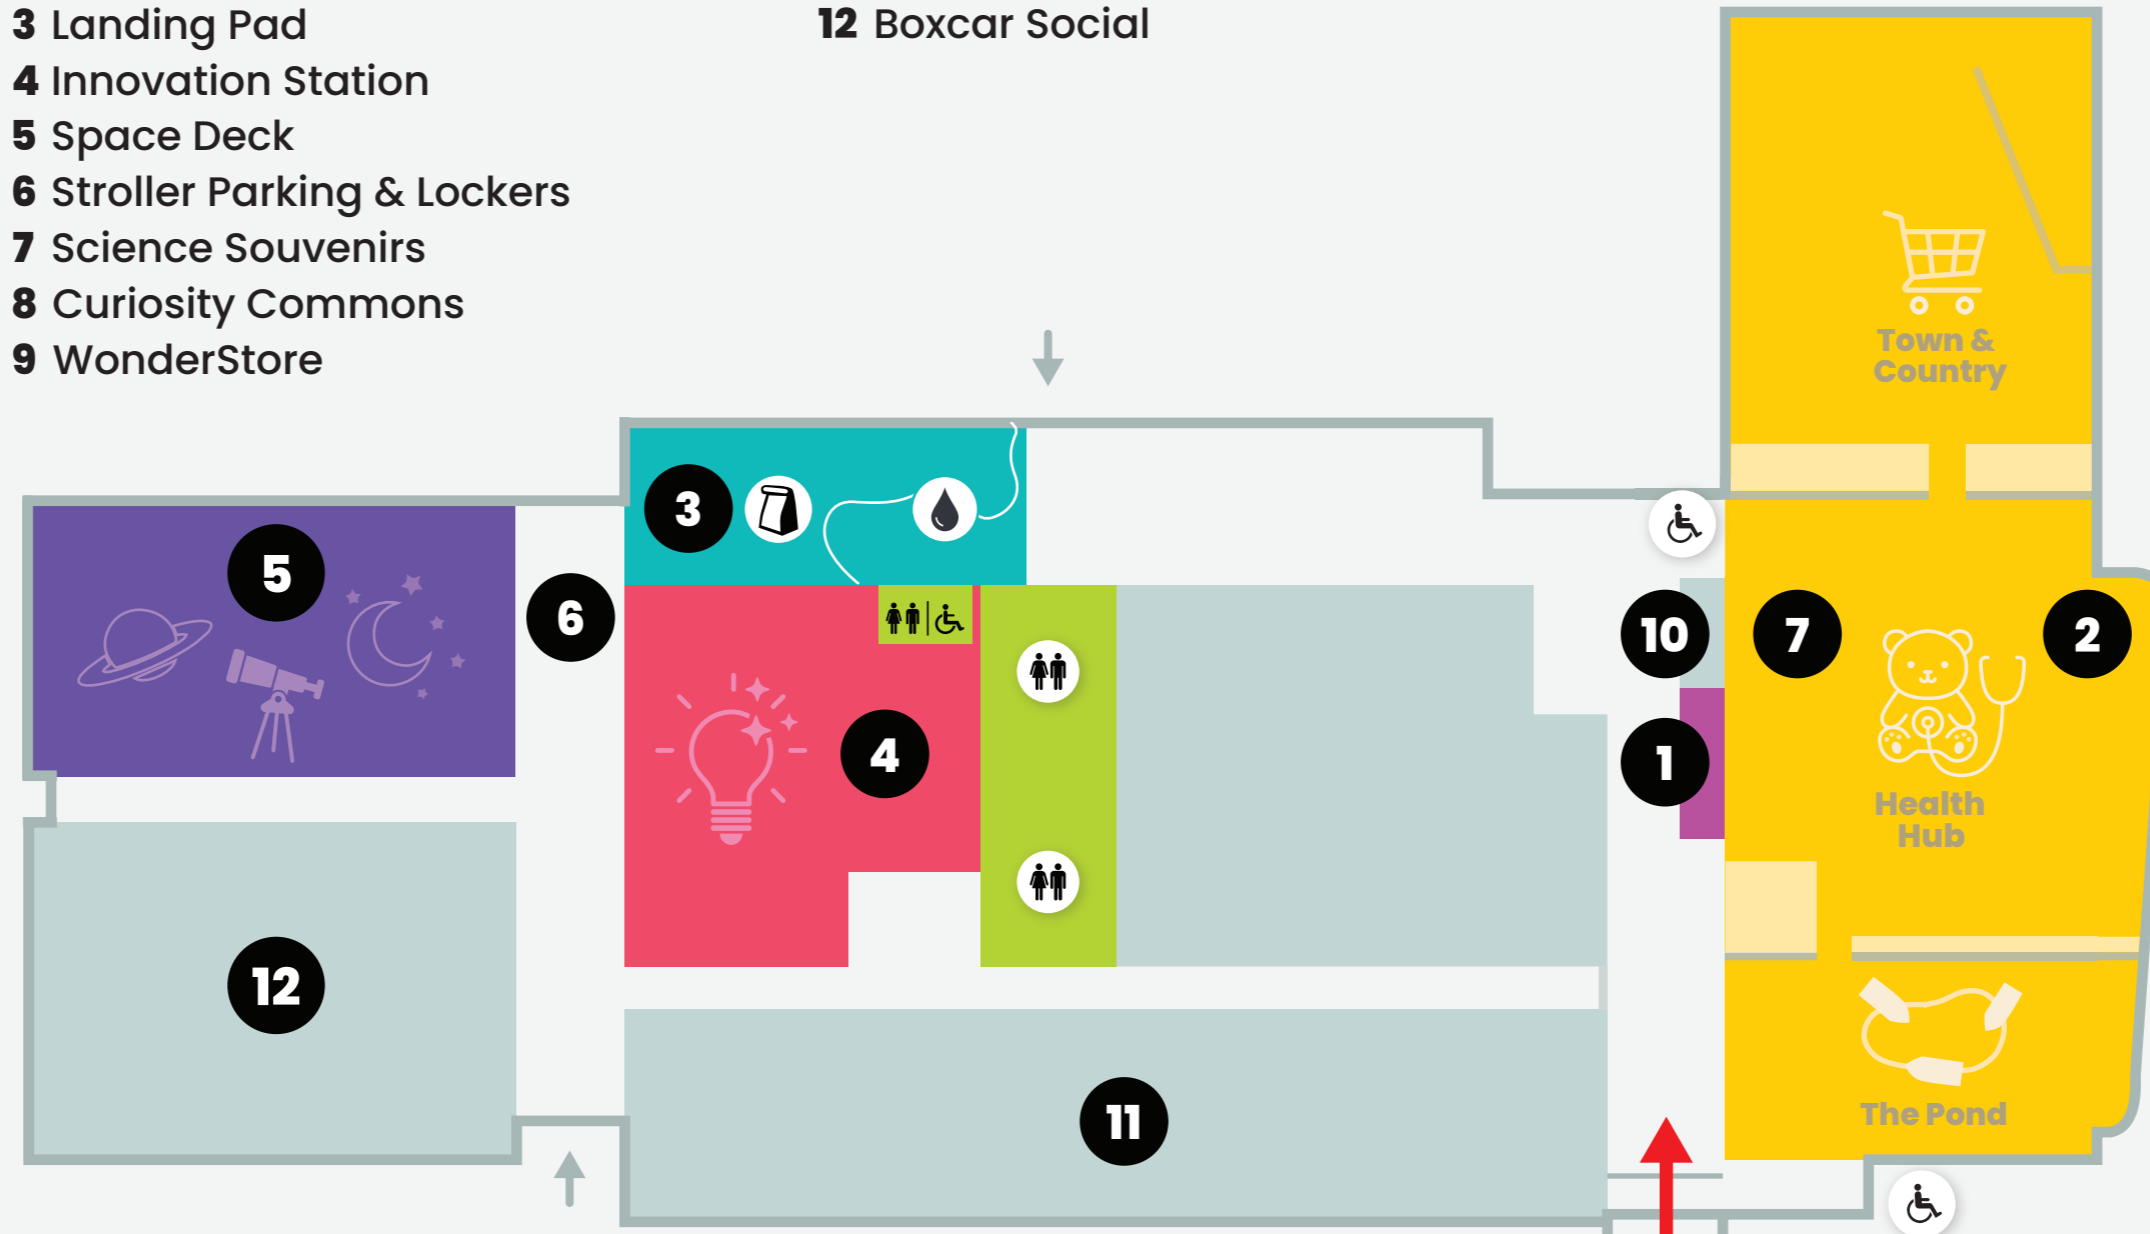

Lake Ontario

Ontario Science Centre

- 1 Box Office
- 2 KidSpark
- 3 Landing Pad
- 4 Innovation Station
- 5 Space Deck
- 6 Stroller Parking & Lockers
- 7 Science Souvenirs
- 8 Curiosity Commons
- 9 WonderStore

Harbourfront Centre

- 10 Security
- 11 Craft & Design Studios
- 12 Boxcar Social

- P** Underground Parking Entrance
- Eating/Seating Area
- Water Refill Station
- Wheelchair & Stroller Ramp
- Washrooms

Main entrance

Queens Quay West

Lower Simcoe St.