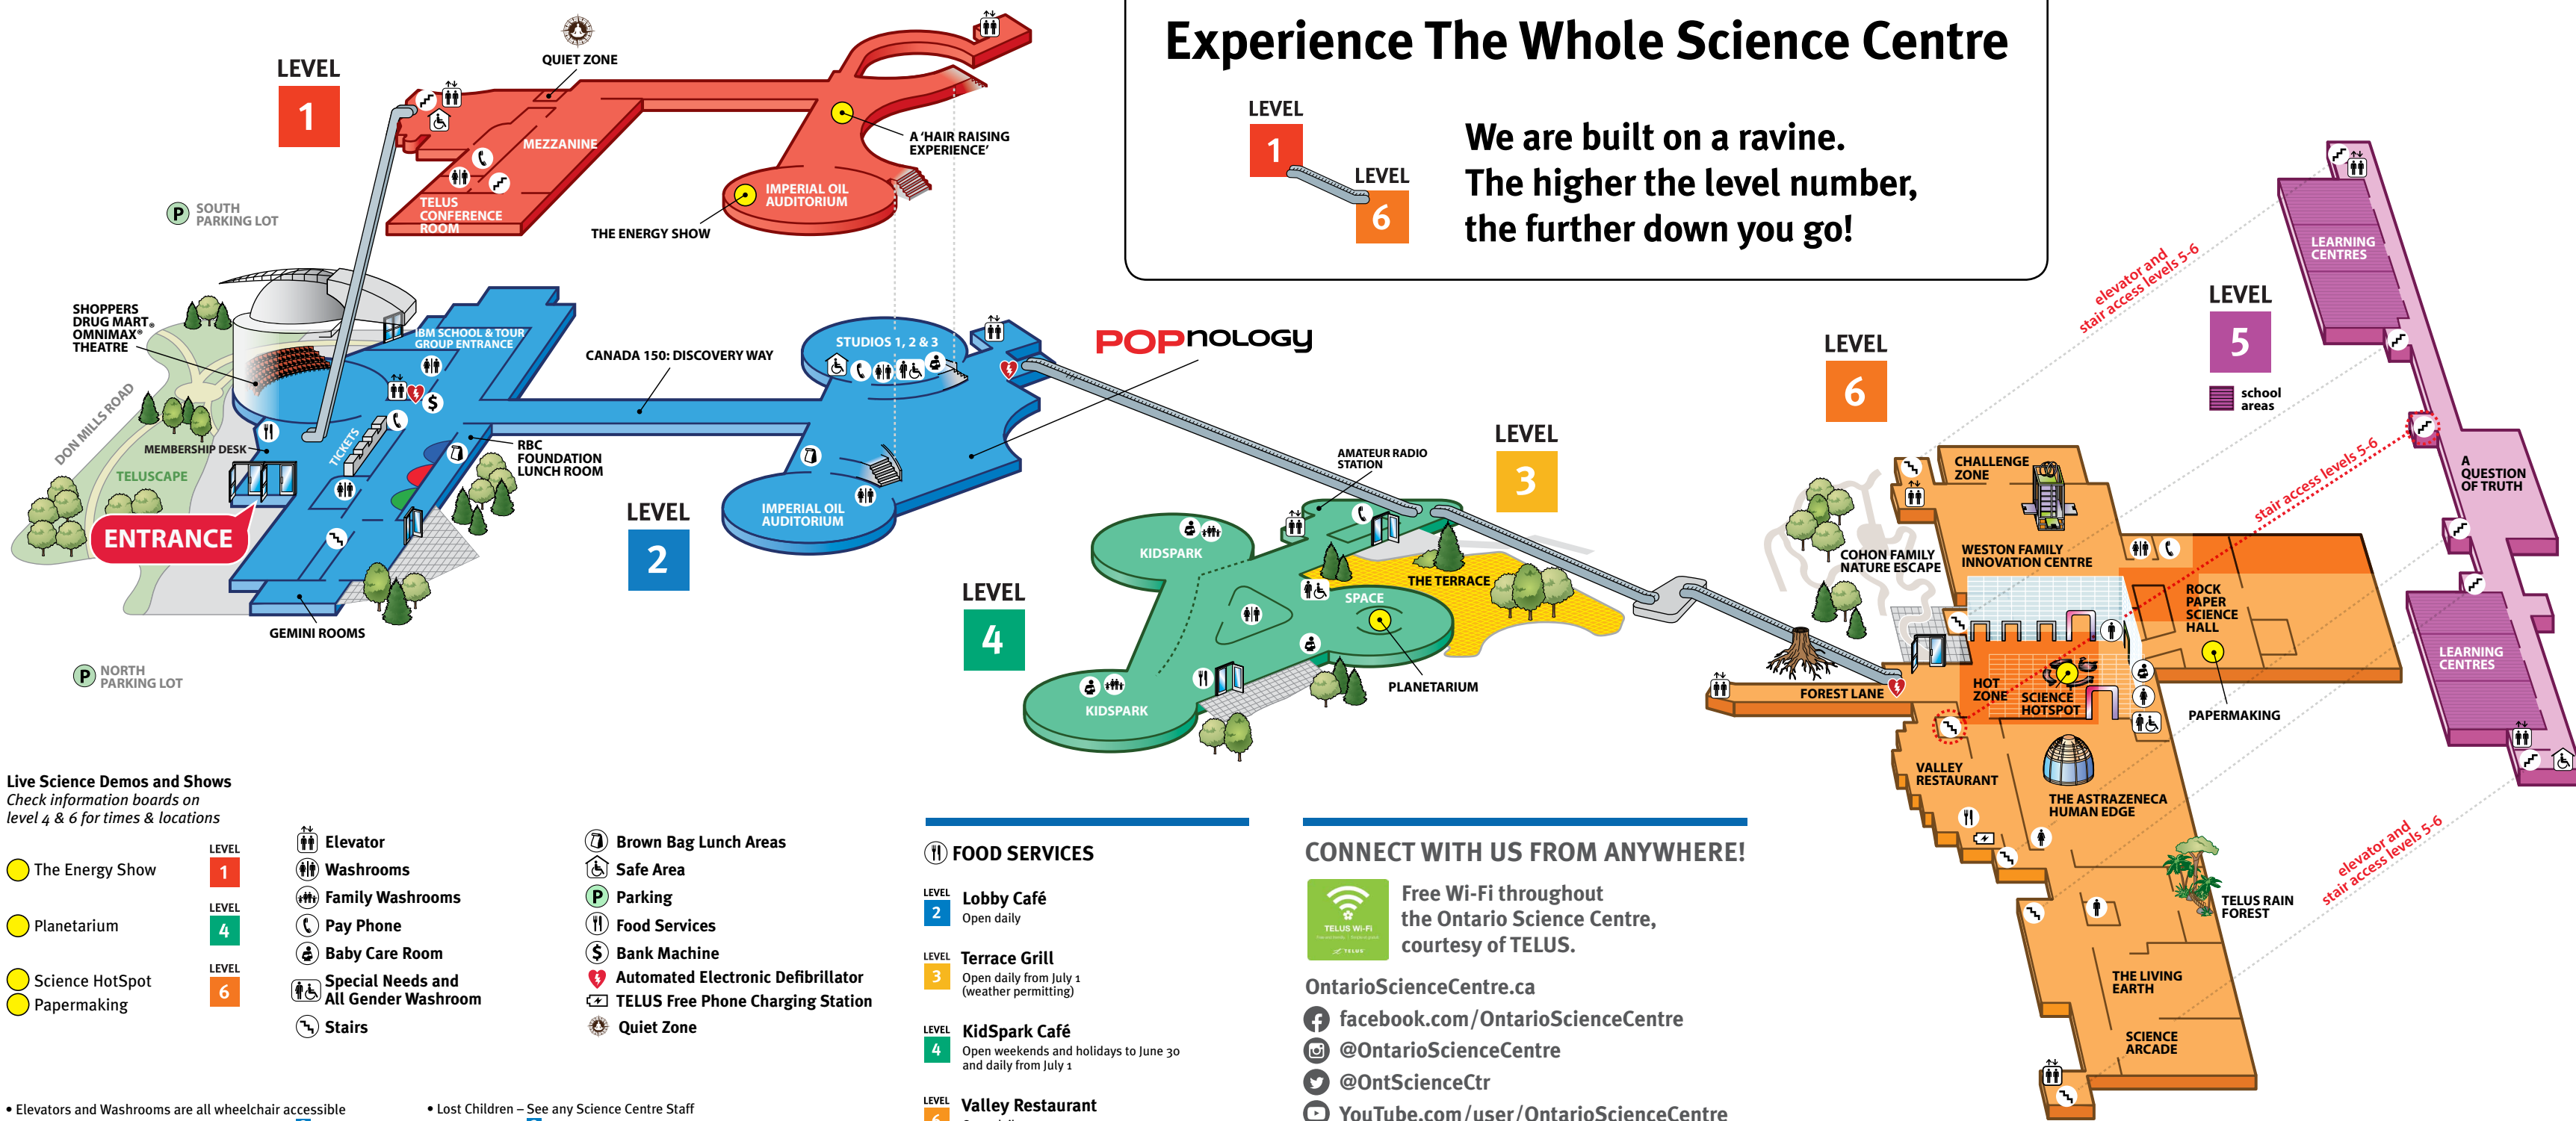

Experience The Whole Science Centre

We are built on a ravine.
The higher the level number,
the further down you go!

Featured Areas

LEVEL 2 **Canada 150: Discovery Way**
This new installation highlights notable Canadian inventors, scientists, technological breakthroughs and innovations in honour of Canada 150!

LEVEL 5 **A Question of Truth**
Explore how beliefs and biases can influence scientific research.

LEVEL 6 **Weston Family Innovation Centre**
Experiment with sound panels, play with the ferrofluid piano, test the materials orchestra, see your face in bubbles.

- | | | | |
|-------------------|---------|---|--------------------------------------|
| ● The Energy Show | LEVEL 1 | 🚪 Elevator | 🍷 Brown Bag Lunch Areas |
| ● Planetarium | LEVEL 4 | 🚻 Washrooms | ♿ Safe Area |
| ● Science HotSpot | LEVEL 6 | 👨‍👩‍👧 Family Washrooms | 🅑 Parking |
| ● Papermaking | | ☎ Pay Phone | 🍽 Food Services |
| | | 👶 Baby Care Room | 💰 Bank Machine |
| | | ♿ Special Needs and All Gender Washroom | 🚑 Automated Electronic Defibrillator |
| | | 🪜 Stairs | 📶 TELUS Free Phone Charging Station |
| | | | 🕒 Quiet Zone |

FIRST COME, FIRST SERVED, MAXIMUM CAPACITY OF 50. DOORS CLOSE AT SHOW TIME. PROGRAMS VARY DAILY.

| | | | |
|-------------|-------------------------------------|---|-----------------------------------|
| PLANETARIUM | Eyes On The Skies (ages 0-5) | <i>For children 5 years and under WITH their caregivers.</i> Learn about the nighttime sky through singing, connect-the-stars constellations and a journey to the Moon! | LEVEL 4 Planetarium Space Hall |
| | The Sky Tonight (age 5+) | Discover what's visible in the sky tonight and learn about upcoming celestial events. | |