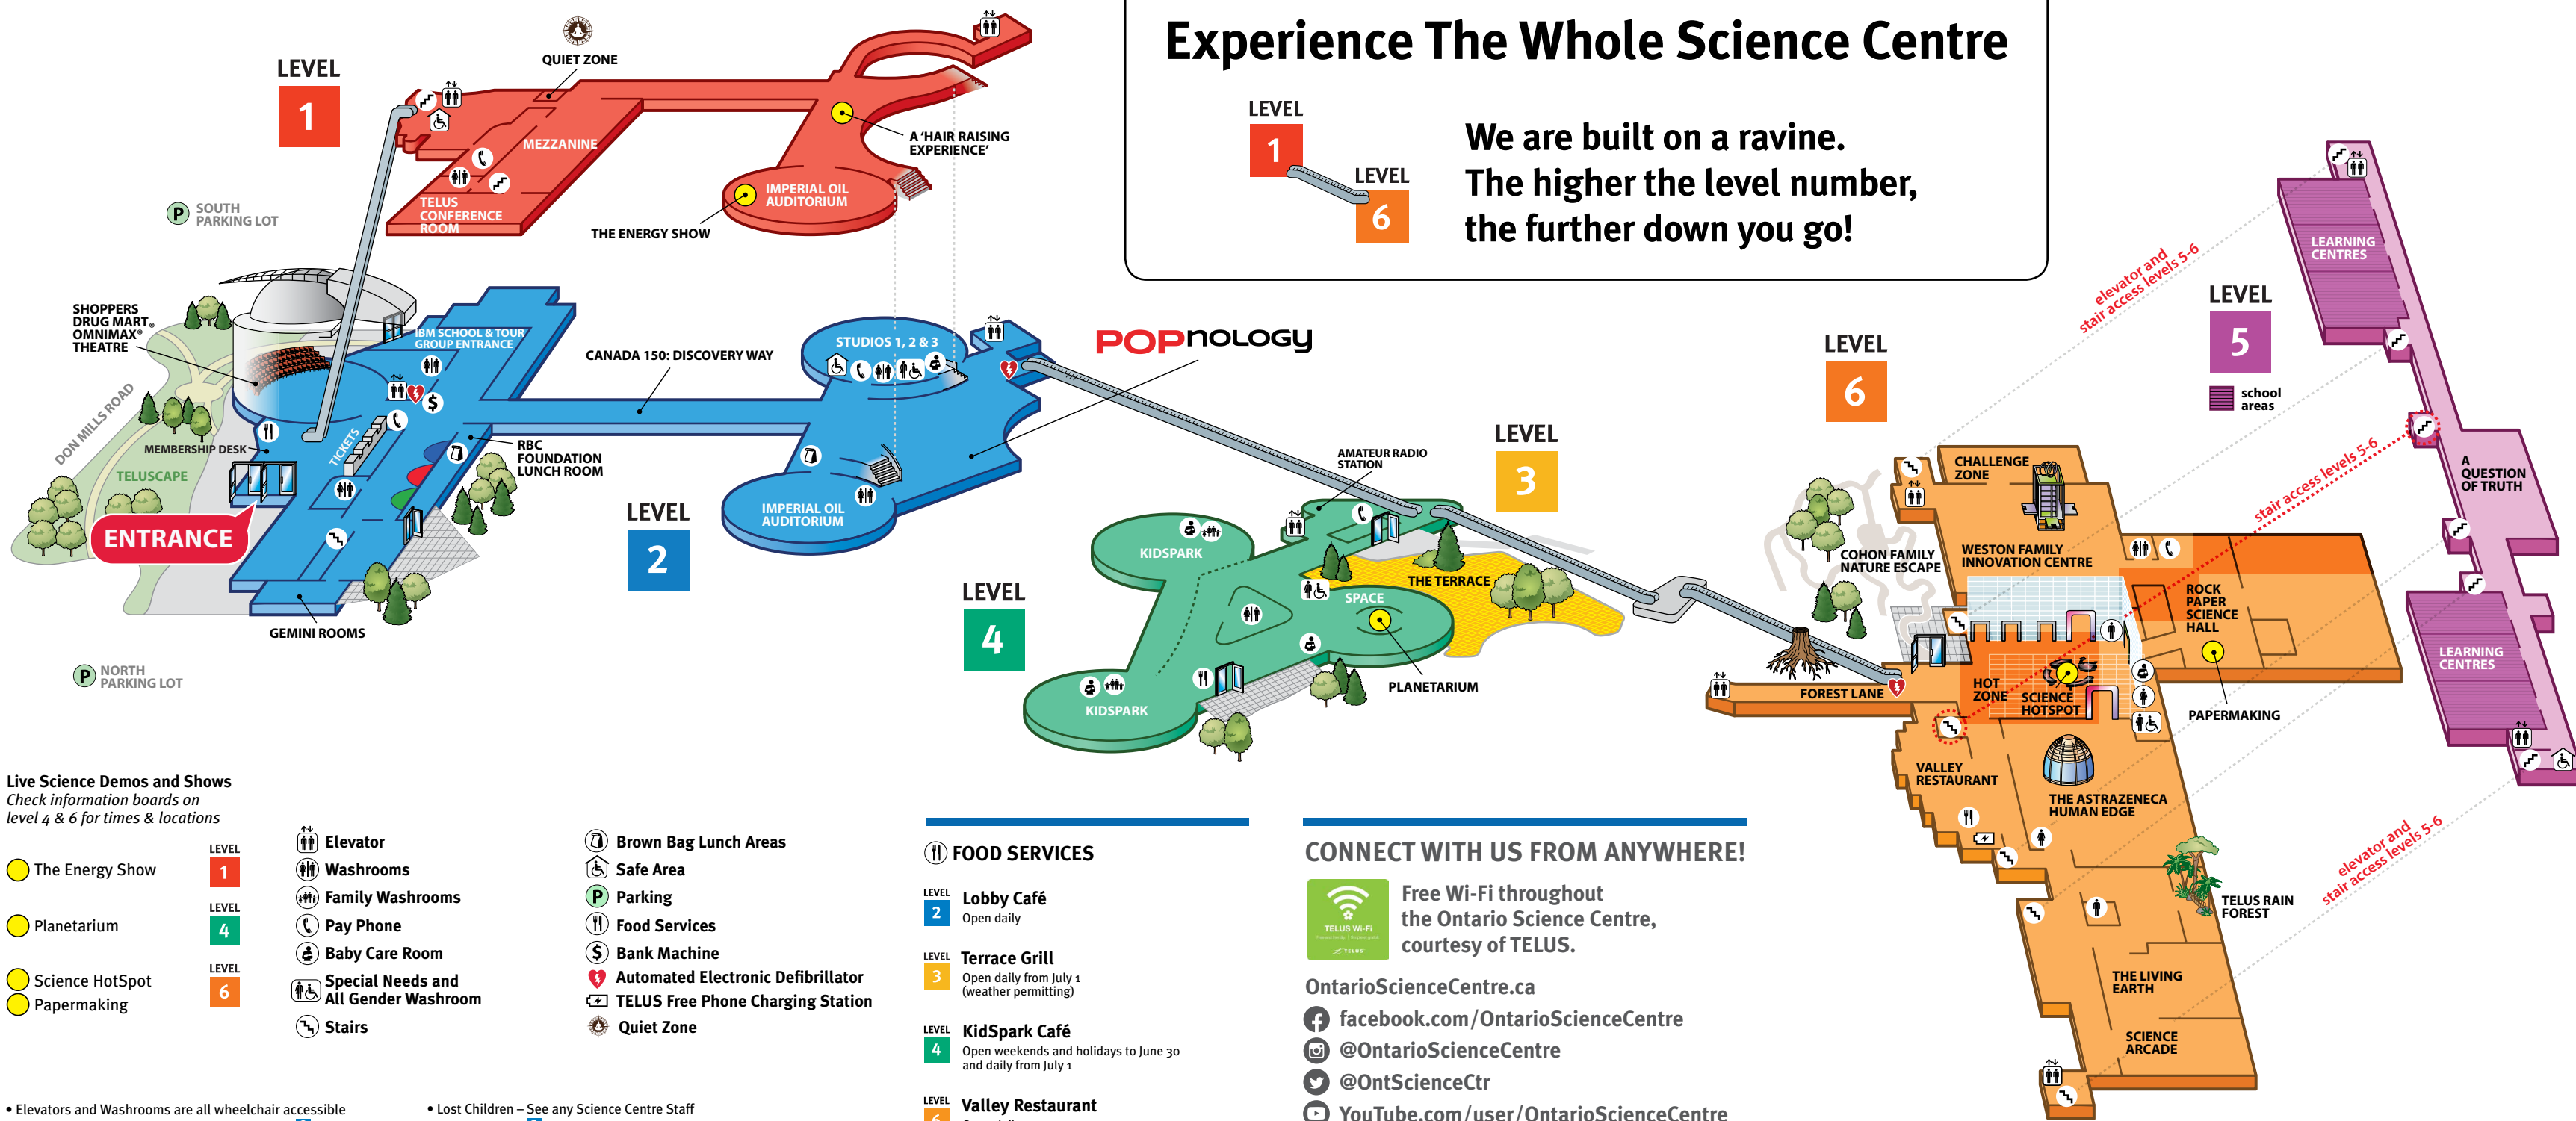

# Experience The Whole Science Centre

We are built on a ravine. The higher the level number, the further down you go!

## Featured Areas

**LEVEL 2 Canada 150: Discovery Way**  
This new installation highlights notable Canadian inventors, scientists, technological breakthroughs and innovations in honour of Canada 150!

**LEVEL 4 KidSpark**  
Spark your child's curiosity through play, building, water and a variety of activities.

**Live Science Demos and Shows**  
Check information boards on level 4 & 6 for times & locations

- |                   |         |   |                                      |
|-------------------|---------|---|--------------------------------------|
| ● The Energy Show | LEVEL 1 | 🚪 Elevator                              | 🍷 Brown Bag Lunch Areas              |
| ● Planetarium     | LEVEL 4 | 🚻 Washrooms                             | ♿ Safe Area                          |
| ● Science HotSpot | LEVEL 6 | 👨‍👩‍👧‍👦 Family Washrooms                | 🅅 Parking                            |
| ● Papermaking     |         | ☎ Pay Phone                             | 🍽 Food Services                      |
|                   |         | 👶 Baby Care Room                        | 💰 Bank Machine                       |
|                   |         | ♿ Special Needs and All Gender Washroom | 🚑 Automated Electronic Defibrillator |
|                   |         | 🪜 Stairs                                | 📶 TELUS Free Phone Charging Station  |
|                   |         |   | 🕒 Quiet Zone                         |