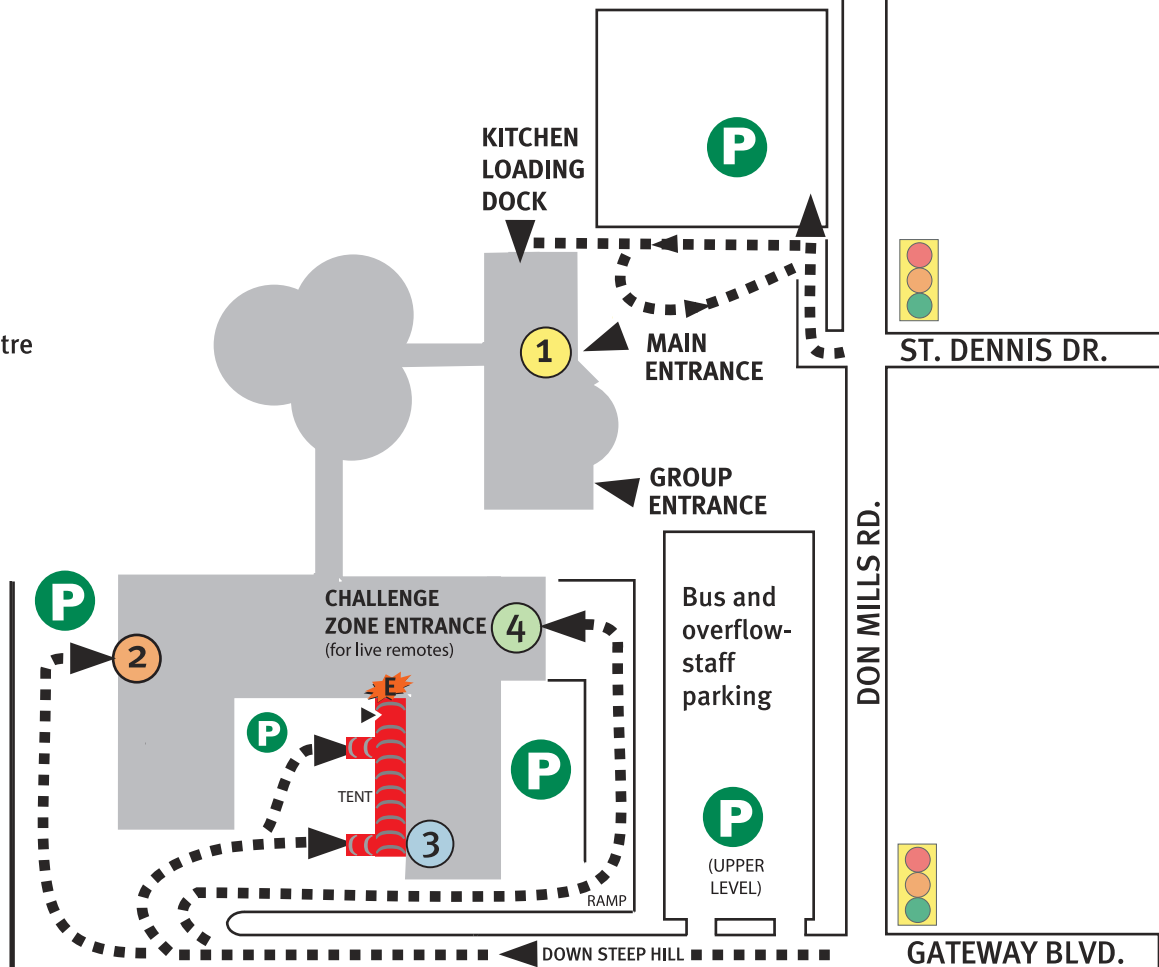

### 3 South C

SECURITY DESK  
STAFF & SERVICE ENTRANCE  
AFTER HOURS PICK-UP AND DELIVERY

Open 24 hours. Parking available.  
Visit the Security Desk to sign in.

### 4 Challenge Zone Entrance

(for live remotes)

DEC 22/09

DON MILLS RD.

Bus and overflow-  
staff  
parking

P  
(UPPER  
LEVEL)

DOWN STEEP HILL

OVERLEA BLVD.